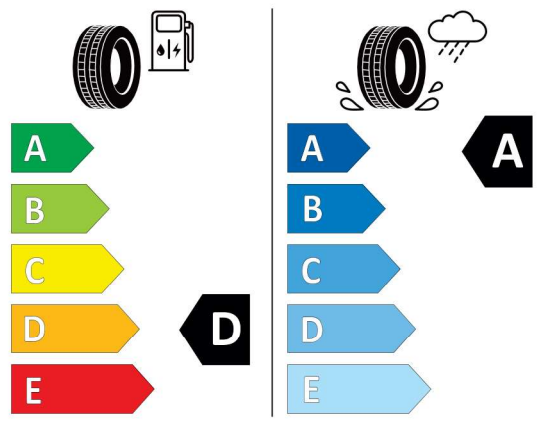

Yokohama 1123242

YOKOHAMA R5503
285/30ZR20 (99Y) C1

2020/740

<https://eprel.ec.europa.eu/qr/1123242>